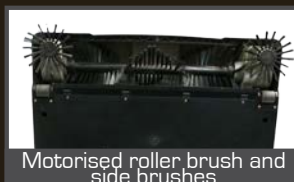

MEDUSA

Battery Powered Sweeper

- Battery Operated Sweeper
- Cordless Convenience
- 45 mins run time per battery
- 90 mins run time - storage for second battery
- 70 mins re-charge time
- 360° Maneuverability
- Easily Adaptable to any surface indoor or outdoor - hardfloor and carpet
- Lightweight 2.8kg
- 2L Capacity Collection Tray
- Side Brushes for edge cleaning
- Rubber Wheels
- Removeable Battery
- Very Quiet
- Telescopic Handle and Rod
- Easy roller brush changeover
- Foot controlled on/off pedal
- Rotating corner brushes

HEAVY DUTY PICK-UP

AMAZING PRODUCT

Visit youtube.com/cleanstarau to see the Medusa in action

Easy to empty dust tray

Removable Battery

Motorised roller brush and side brushes

CONTACT CLEANSTAR FOR YOUR NEAREST STOCKIST