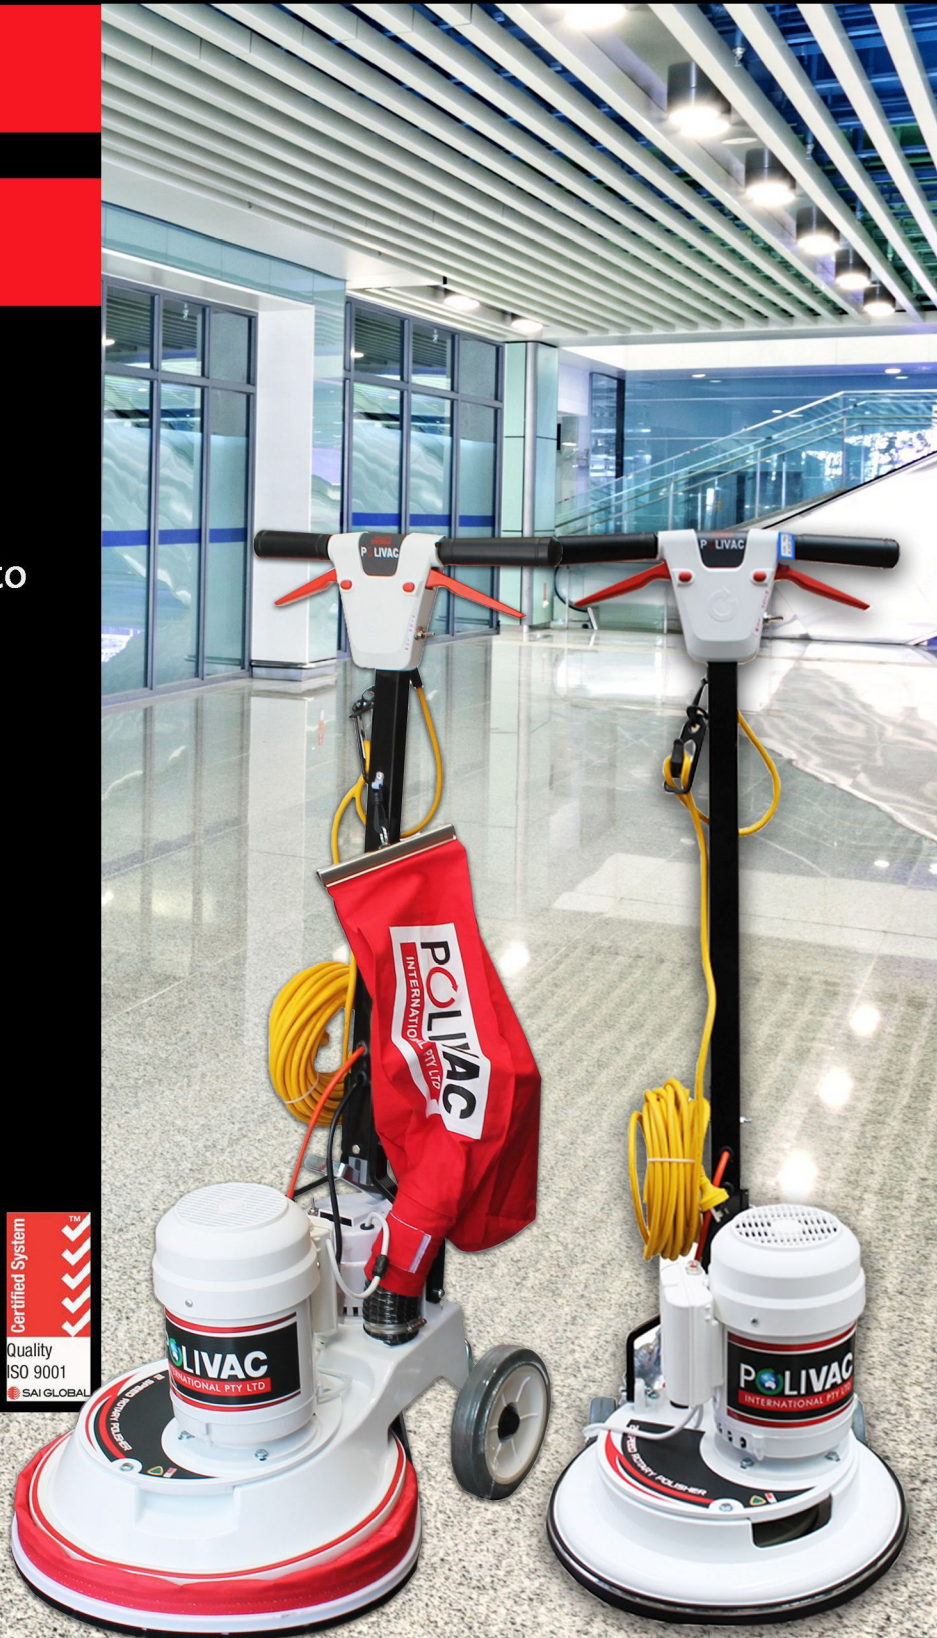

PV25TS & C25TS Two Speed Polisher/Scrubber

POLIVAC

INTELLIGENT CLEANING TECHNOLOGIES

PV25TS Two Speed
Polisher/Scrubber

C25TS Two Speed
Polisher/Scrubber

PV25TS & C25TS are extremely productive models. Incorporating the power of a high-speed polisher and a scrubber into one machine.

RECOMMENDED SURFACES:

PV25TS & C25TS

- Vinyl
- Tiled
- Marble
- Terrazzo
- Polished Concrete
- Timber
- Granite

1949 - 2020
Intelligent Cleaning
Technologies

These distinctively versatile machines change from a polisher to a scrubber with just a flick of a switch. The polishers are suitable for any floor type and the scrubbers can be used on tiled or vinyl surfaces

Driver Motor: 1.1kw (1.88hp) / 0.56kw (0.75hp)

Brush Speed: 375/187 rpm

Vacuum Motor: 100watt
Lead: 15 meter, heavy-duty, rubber, flexible, safety

Handle: Height adjustable and ergonomic design

Machine Weight: 46kg (101.2lbs) (Including brush and handle)

Body: Industrial enamel and powder-coated cast aluminium alloy

Gearbox: Oil-filled, sealed 'Polidrive' single reduction

Fitted with: Quick Release System

Warranty: 2 years on gearbox and 1 year on parts

PV25TS comes with a 100watt vacuum to keep the environment clean without the need of an additional vacuum.